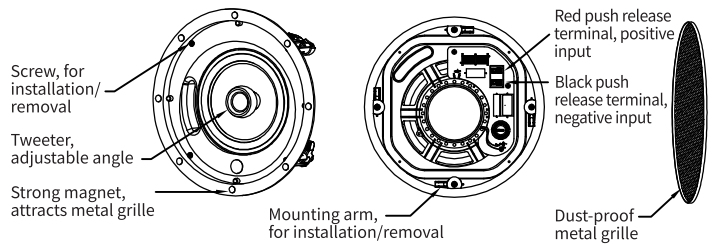

■ Illustration