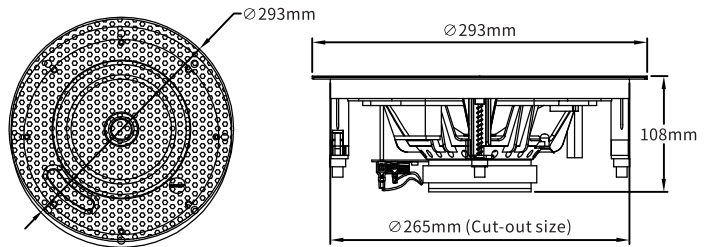

■ Dimensions

■ Safety Instructions

To avoid electric shock, overheat, fire, radiation, explosion, mechanical risk and injury or property loss due to improper use, please read and observe the following items before use:

1. Please check if the power of the connected equipment matches with that of this product before operation. Adjust the volume to proper level during operation. Do not operate at over-power or high-volume level for extended time to avoid product malfunction or hearing impairment.
2. If there is any abnormality during use (e.g., smoke, strange odor), please kill the power switch and unplug from power source, then send the product to the local dealer for repair.
3. Keep this product and its accessories in a dry and ventilated area. Do not store in a humid or dusty area for extended time. Keep away from fire, rain, liquid intrusion, bumping, throwing, vibrating, or from blocking any ventilation openings, to prevent malfunction.
4. The product must, when installed on walls or ceilings, be fixed firmly in place at adequate strength to prevent from falling.
5. Please abide by safety rules during operation. Do not use the product in places prohibited by laws or regulations to avoid accident.