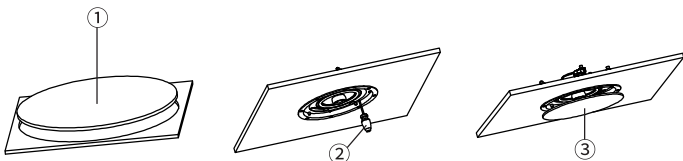

■ Standard Configuration

EBS-750×1
User Manual×1

■ Applications

BGM in hotel/restaurant/building/conference center.

■ Technical Specifications

- Rated Power: 100W (AES)
- Rated Impedance: 8Ω
- Frequency Response (±3dB): 50Hz-20kHz
- Sensitivity (1W/1M): 88dB
- Coverage Angle: H110°*V110°
- Max SPL: 105dB
- Crossover: two-way, passive
- Crossover Frequency: 2800Hz
- Installation Method: flush in-built
- Cut-out Size: ø265mm circle
- Installation Depth: 108mm
- Connection: push release terminal (IN: red+, black-)
- Enclosure: ABS plastic
- Finish: white
- HF: 1" tweeter with silk dome, Nd magnet, 360° rotatable angle
- LF: 7.5" driver * 1, 33mm voicecoil, 100mm magnet, PP composite cone + NBR surround
- Dimensions: ø293mm*H108mm
- Net Weight: 2.1Kg

■ Installation

- ① Use the cardboard to cut an opening, at 265mm outer diameter.
- ② Turn clockwise to tighten the 4 screws around the speaker frame; Turn counterclockwise to loosen them for speaker removal.
- ③ Attach the metal grille on top of the installed speaker.